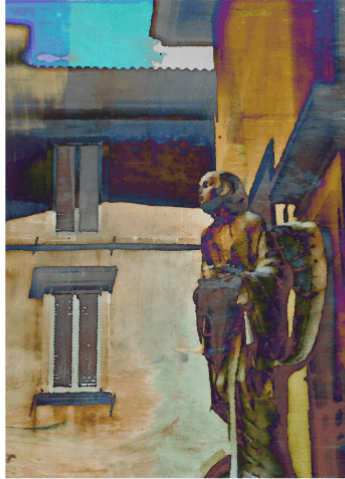

### INSPIRED BY A GLOBAL STORY

Our exclusive art collection boasts of amazing prints that are heavily inspired by our travels around the world. For that ultimate global home feeling, mix and match your metal wall art with other pieces from our collections like our other art options, fabrics, tassels, pillows and peel and stick wallpapers.

Exclusive SmithHönig Metal Wall Art

High Gloss Art Print on Aluminum

Rounded Corners

Ready to Hang

**Price: \$365**

---

smithhönig

smithhonig.com